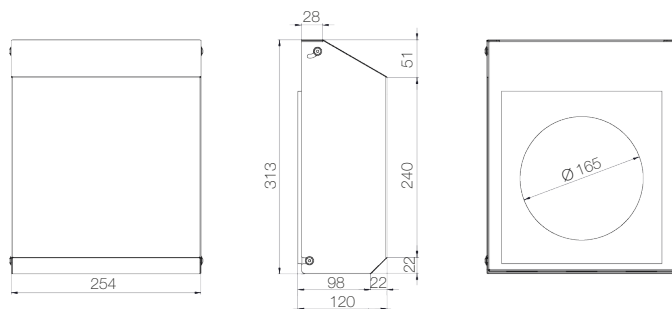

TRM-ISO

External terminal with top sound attenuation performance (sound reduction index D_{new} 45dB), designed to attenuate the noise coming from outside and ideal in case of particularly windy conditions. Made of aluminium sheet pre-painted RAL9010, provided with soundproof lining, front inspection panel and anti-insect net easily removable for maintenance.

Dimensions in mm