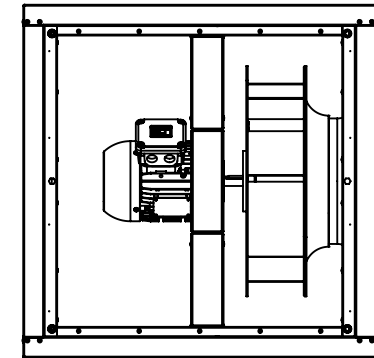

8xM8
LK Ø 395mm

Connection size inside min. Ø 340mm

1:15 A4 mm

Protection Mark
according to ISO16016

General tolerances
DIN ISO 2768-c

MPC400D440

ruck^{eu}
VENTILATOREN

Created s.pop
Drawn s.pop
Released s.pop
Disabled