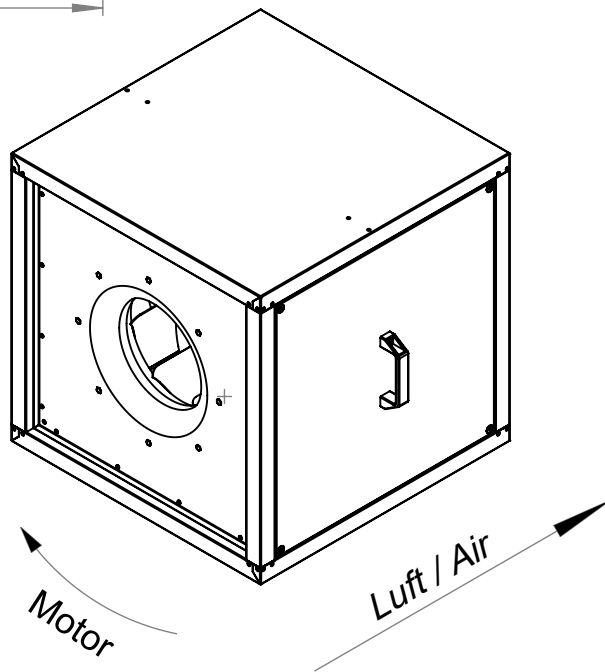

8xM8
LK Ø 395mm

Connection size inside min. Ø 340mm

1:15 A4 mm

Protection Mark
according to ISO16016

General tolerances
DIN ISO 2768-c

MPC400D440

ruck^{eu}
VENTILATOREN

Created s.pop
Drawn s.pop
Released s.pop
Disabled