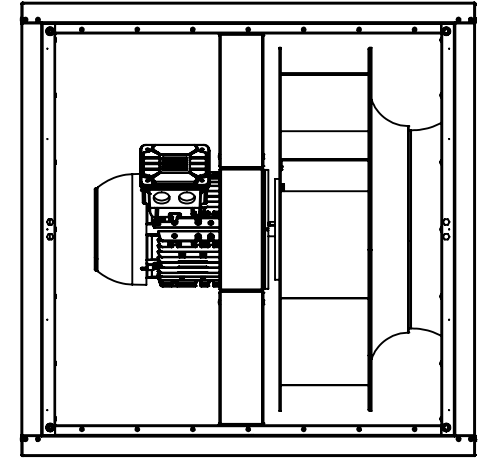

12xM8
LK ϕ 620

Connection size inside min. ϕ 520

1:15 A4 mm

Protection Mark
according to ISO16016

General tolerances
DIN ISO 2768-c

MPC630D640

Created s.pop
Drawn s.pop
Released s.pop
Disabled

20.09.2022
20.09.2022
20.09.2022