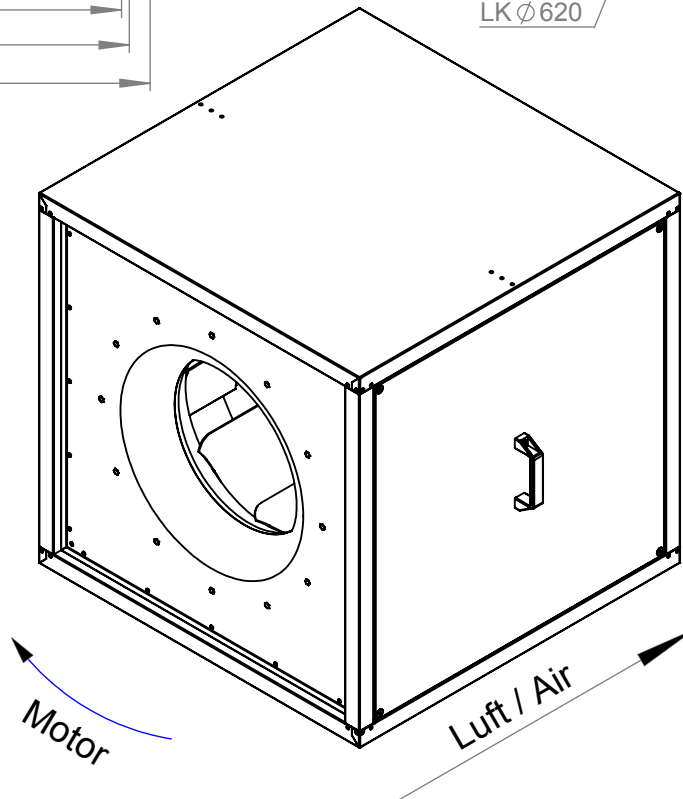

12xM8
LK ϕ 620

Connection size inside min. ϕ 520

1:15 A4 mm

Protection Mark
according to ISO16016

General tolerances
DIN ISO 2768-c

MPC630D640

Created s.pop
Drawn s.pop
Released s.pop
Disabled

20.09.2022
20.09.2022
20.09.2022