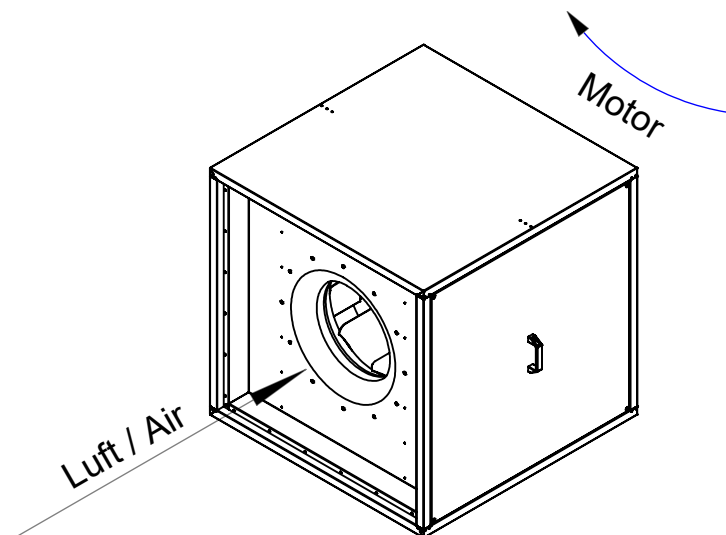

12xM8
LK Ø 690mm

Connection size inside min. Ø 620mm

ruck Ventilatoren
Max-Planck-Str. 5
D-97944 Boxberg

Protection Mark
according to ISO16016

Created s.pop
Drawn s.pop
Released s.pop
Disabled

1:20 A4 mm

General tolerances
DIN ISO 2768-c