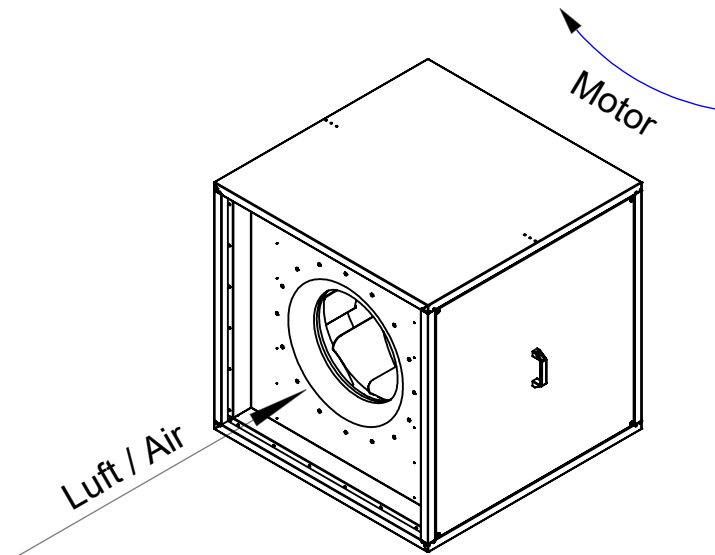

16xM8
LK ϕ 770mm

Connection size inside min. ϕ 670mm

1:20 A4 mm

Protection Mark
according to ISO16016

General tolerances
DIN ISO 2768-c

MPC800D640

ruck^{eu}
VENTILATOREN

Created s.pop
Drawn s.pop
Released s.pop
Disabled