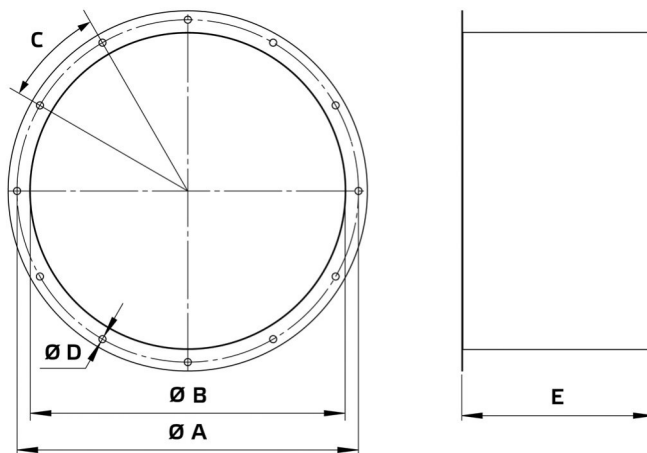

# Datasheet

Product type: **Tube connection spigot**  
 Product ID: 154174  
 Product name: RVS 315 01

A	mm	355
B	mm	315
C		8 x 45°
D	mm	10
E	mm	383
Weight	kg	4.5

- Sheet steel, powder-coated
- Flange mounting
- Suitable for outdoor installation