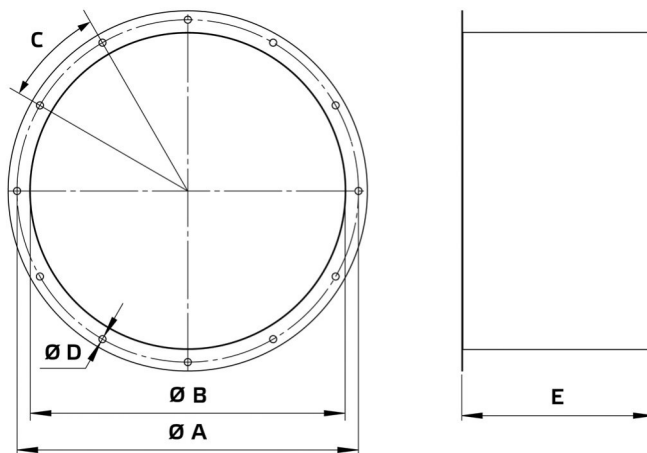

Datasheet

Product type: **Tube connection spigot**
 Product ID: 154176
 Product name: RVS 355 01

A	mm	395
B	mm	355
C		8 x 45°
D	mm	10
E	mm	383
Weight	kg	5

- Sheet steel, powder-coated
- Flange mounting
- Suitable for outdoor installation