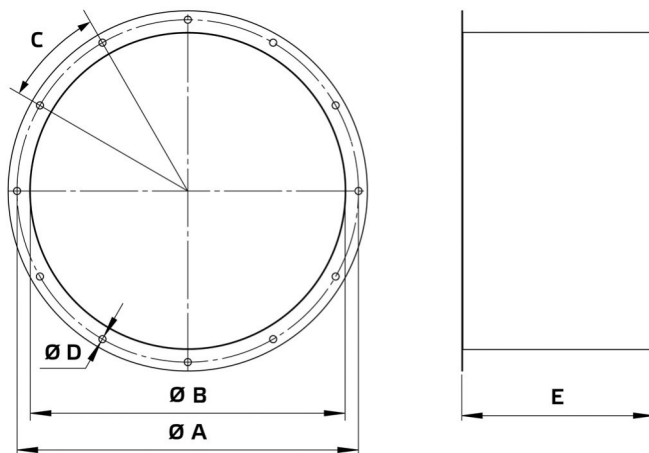

Datasheet

Product type: **Tube connection spigot**
 Product ID: 154183
 Product name: RVS 400 01

A	mm	450
B	mm	400
C		8 x 45°
D	mm	12
E	mm	368
Weight	kg	5.7

- Sheet steel, powder-coated
- Flange mounting
- Suitable for outdoor installation