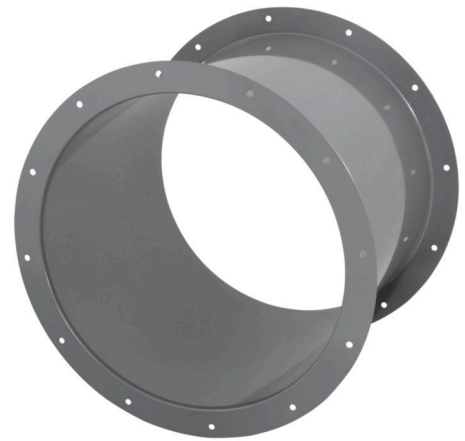

Datasheet

Product type: **Tube connection spigot**
 Product ID: 154183
 Product name: RVS 400 01

A	mm	450
B	mm	400
C		8 x 45°
D	mm	12
E	mm	368
Weight	kg	5.7

- Sheet steel, powder-coated
- Flange mounting
- Suitable for outdoor installation

Use:

- AL 400 D4 01
- AL 400 EC 01
- AL 400 D2 01