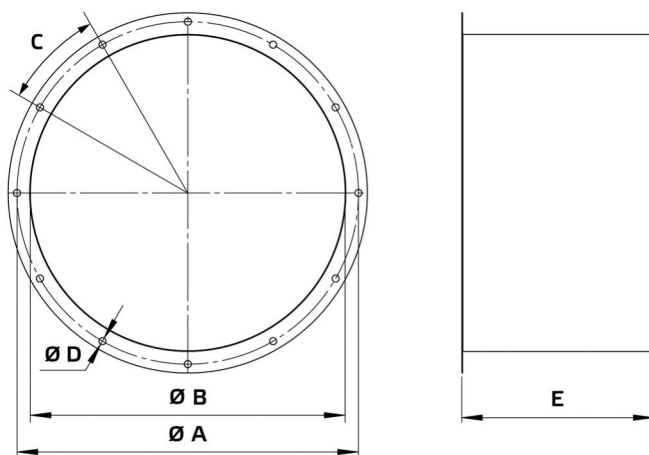

# Datasheet

Product type: **Tube connection spigot**  
 Product ID: 154189  
 Product name: RVS 450 01

A	mm	500
B	mm	450
C		8 x 45°
D	mm	12
E	mm	368
Weight	kg	6.3

- Sheet steel, powder-coated
- Flange mounting
- Suitable for outdoor installation