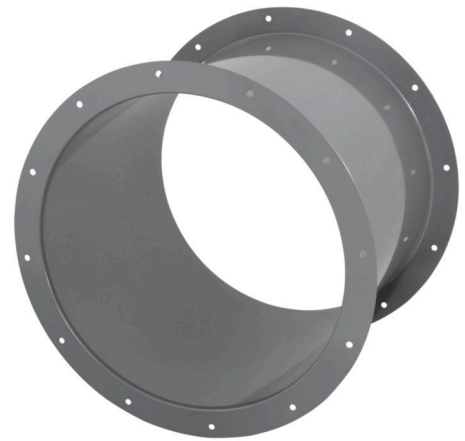

# Datasheet

Product type: **Tube connection spigot**  
 Product ID: 154189  
 Product name: RVS 450 01

A	mm	500
B	mm	450
C		8 x 45°
D	mm	12
E	mm	368
Weight	kg	6.3

- Sheet steel, powder-coated
- Flange mounting
- Suitable for outdoor installation

## Use:

- AL 450 D4 01
- AL 450 EC 01
- AL 450 D2 01