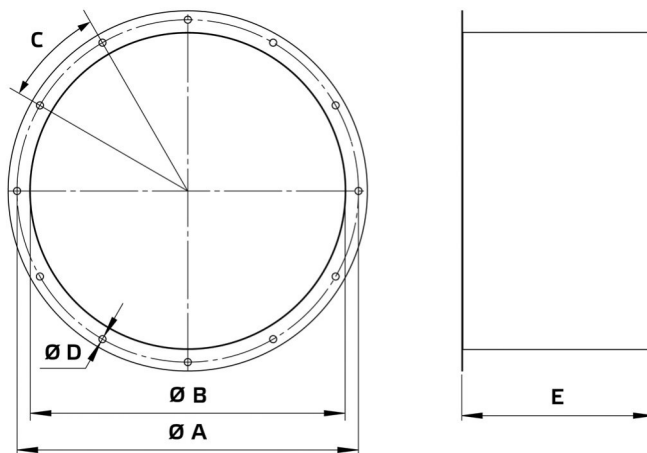

Datasheet

Product type: **Tube connection spigot**
 Product ID: 154193
 Product name: RVS 500 01

A	mm	560
B	mm	500
C		12 x 30°
D	mm	12
E	mm	443
Weight	kg	7

- Sheet steel, powder-coated
- Flange mounting
- Suitable for outdoor installation