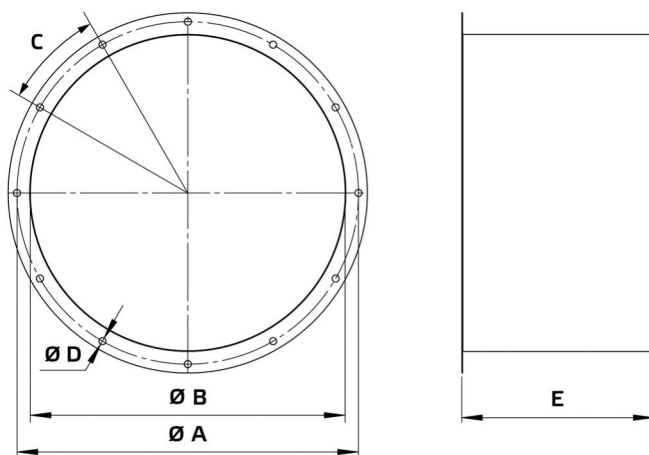

# Datasheet

Product type: **Tube connection spigot**  
 Product ID: 154195  
 Product name: RVS 560 01

A	mm	620
B	mm	560
C		12 x 30°
D	mm	12
E	mm	443
Weight	kg	11.2

- Sheet steel, powder-coated
- Flange mounting
- Suitable for outdoor installation

## Use:

- AL 560 D4 01
- AL 560 D4 02
- AL 560 EC 01
- AL 560 D4 F4 01
- AL 560 D4 F4 02