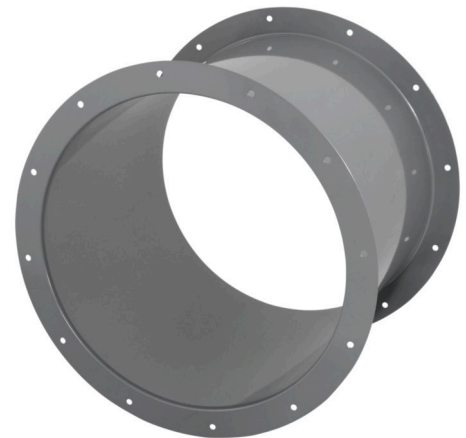

Datasheet

Product type: **Tube connection spigot**
 Product ID: 154201
 Product name: RVS 710 01

A	mm	770
B	mm	710
C		16 x 22.5°
D	mm	12
E	mm	433
Weight	kg	14.1

- Sheet steel, powder-coated
- Flange mounting
- Suitable for outdoor installation

Use:

- AL 710 D6 01
- AL 710 D4 01