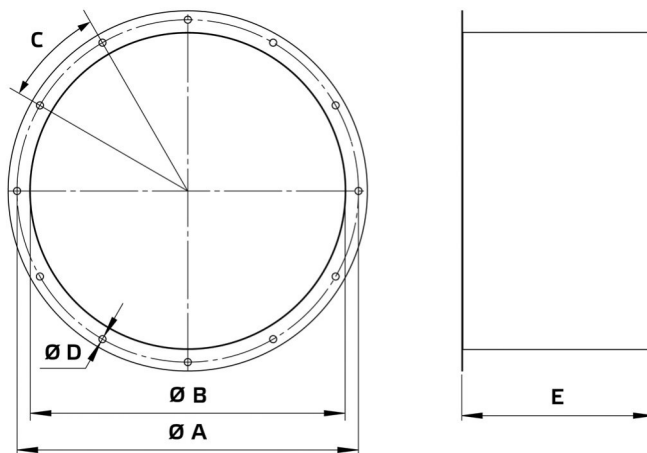

Datasheet

Product type: **Tube connection spigot**
 Product ID: 154201
 Product name: RVS 710 01

A	mm	770
B	mm	710
C		16 x 22.5°
D	mm	12
E	mm	433
Weight	kg	14.1

- Sheet steel, powder-coated
- Flange mounting
- Suitable for outdoor installation